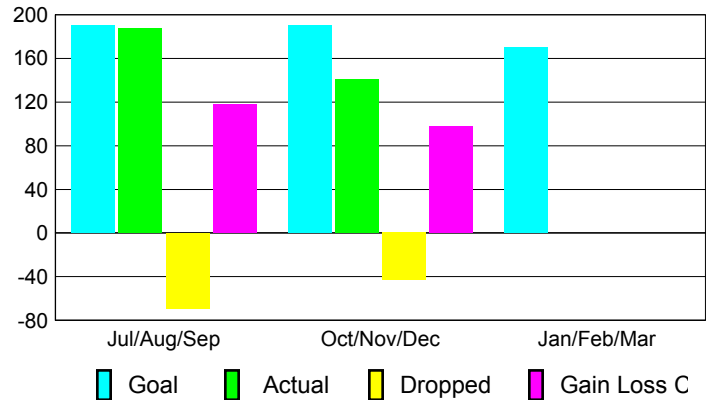

Club Results 2012-2013

Goal, New, Dropped, Gain/Loss

Comparison of Club Gain/Loss

Current Year Compared to the Previous Year

YTD Status Quo Clubs 2012-2013

Status Quo Clubs Compared to Status Quo Members

MEMBERSHIP

Membership Results
2012-2013

Membership
2011-2012

Month	Net Memb Goal	Actual New Memb	Actual Dropped Memb	Gain/Loss of Memb	Gain/Loss of Memb
Jul/Aug/Sep	190	187	-69	118	53
Oct/Nov/Dec	190	141	-43	98	-62
Jan/Feb/Mar	170				75
Totals	550	328	-112	216	66

Membership Results 2012-2013

Goal, New, Dropped, Gain/Loss

Comparison of Membership Gain/Loss

Current Year Compared to the Previous Year

Gender Comparison 2012-2013

Jul/Aug/Sep

Oct/Nov/Dec

Jan/Feb/Mar