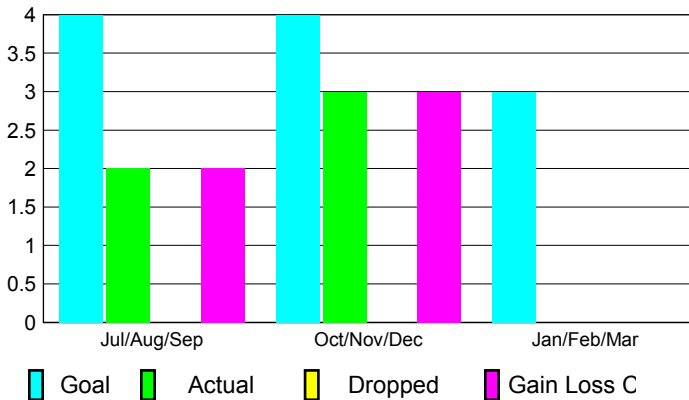

2012-2013 GMT Reports for District (or Undistricted) **District 404 B**

GMT: MANOJ SHAH

Location: NIGERIA

GMT CA: 6

CLUBS

Club Results
2012-2013

Clubs
2011-2012

Month	New Club Goal	Actual New Clubs	Actual Dropped Clubs	Gain/Loss of Clubs	Gain/Loss of Clubs
Jul/Aug/Sep	4	2	0	2	1
Oct/Nov/Dec	4	3	0	3	-3
Jan/Feb/Mar	3				3
Totals	11	5	0	5	1

Club Results 2012-2013

Goal, New, Dropped, Gain/Loss

Comparison of Club Gain/Loss

Current Year Compared to the Previous Year

YTD Status Quo Clubs 2012-2013

Status Quo Clubs Compared to Status Quo Members

MEMBERSHIP