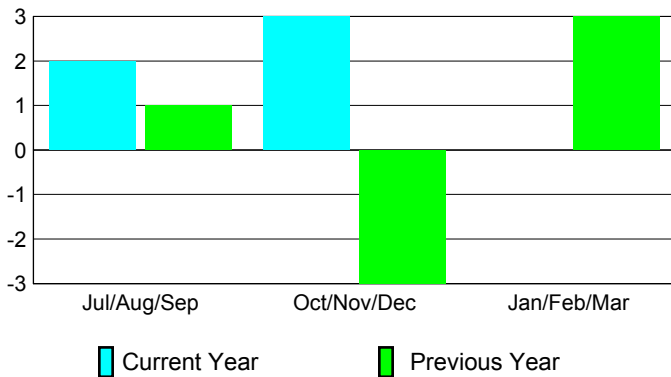

2012-2013 GMT Reports for District (or Undistricted) **District 404 B**

GMT: MANOJ SHAH

Location: NIGERIA

GMT CA: 6

CLUBS

Club Results
2012-2013

Clubs
2011-2012

Month	New Club Goal	Actual New Clubs	Actual Dropped Clubs	Gain/Loss of Clubs	Gain/Loss of Clubs
Jul/Aug/Sep	4	2	0	2	1
Oct/Nov/Dec	4	3	0	3	-3
Jan/Feb/Mar	3				3
Totals	11	5	0	5	1

Club Results 2012-2013

Goal, New, Dropped, Gain/Loss

Comparison of Club Gain/Loss

Current Year Compared to the Previous Year

YTD Status Quo Clubs 2012-2013

Status Quo Clubs Compared to Status Quo Members

MEMBERSHIP